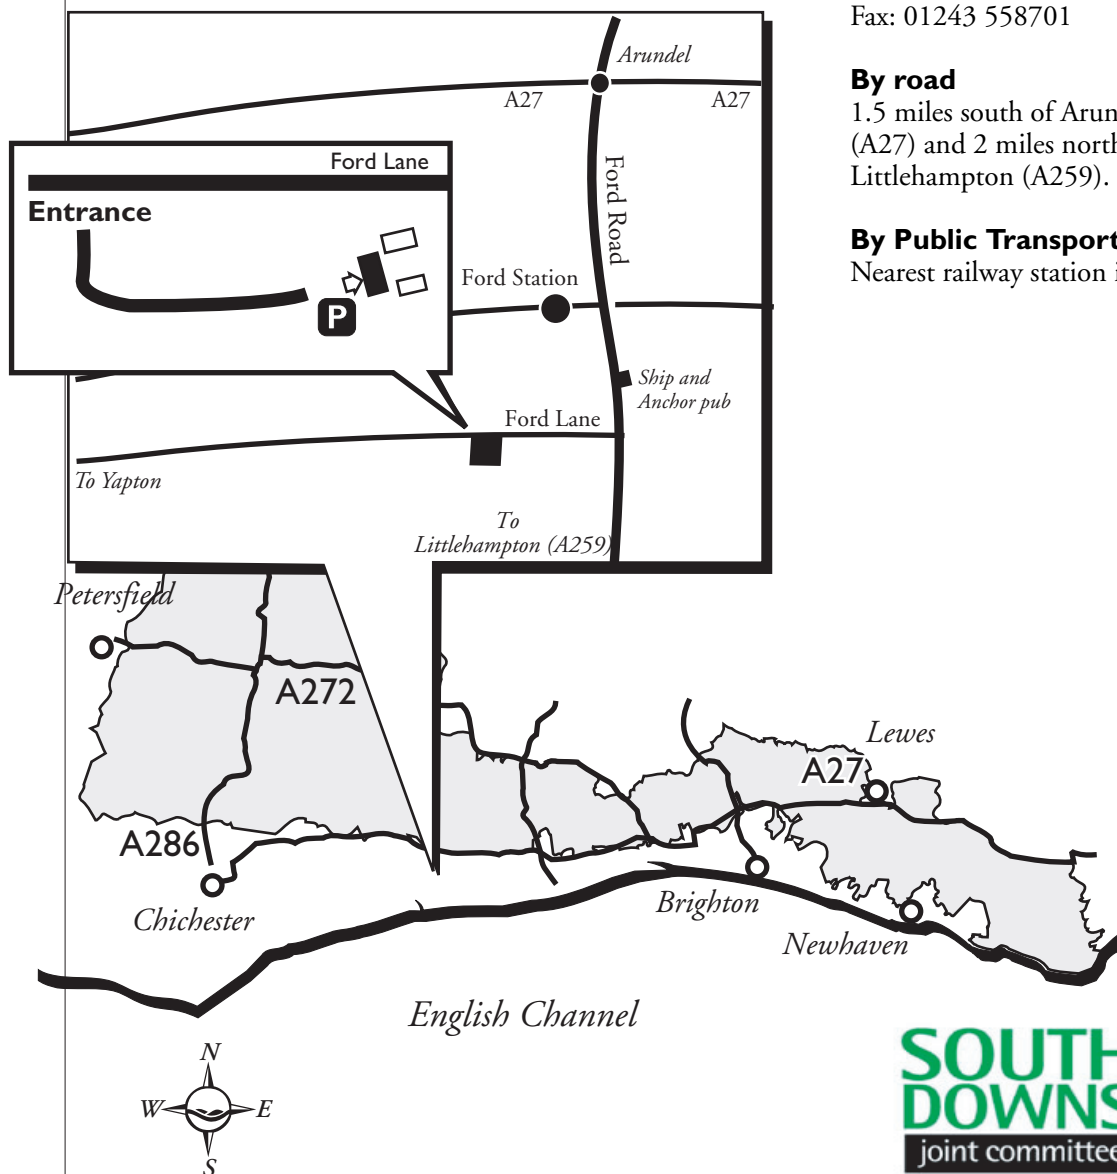

South Downs Joint Committee

How to find us: Headquarters

Victorian Barn
Victorian Business Centre
Ford Lane, Ford
Arundel
West Sussex BN18 0EF
Tel: 01243 558700
Fax: 01243 558701

By road

1.5 miles south of Arundel (A27) and 2 miles north of Littlehampton (A259).

By Public Transport

Nearest railway station is Ford.

**SOUTH
DOWNS**
joint committee